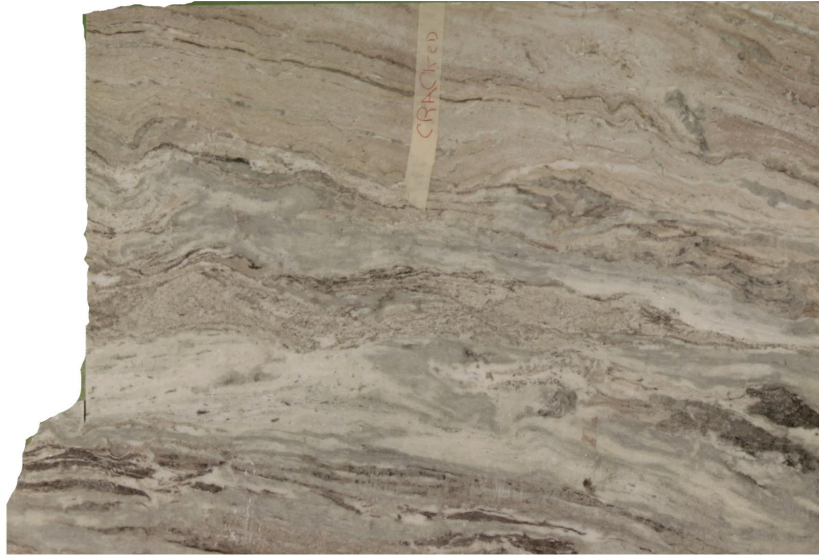

## Fantasy Brown

### Slab Details

---

Material	Granite
Usable Area	15 ft <sup>2</sup>
Width	59.88"
Height	40.29"
Thickness	3 cm
Inventory ID	27330