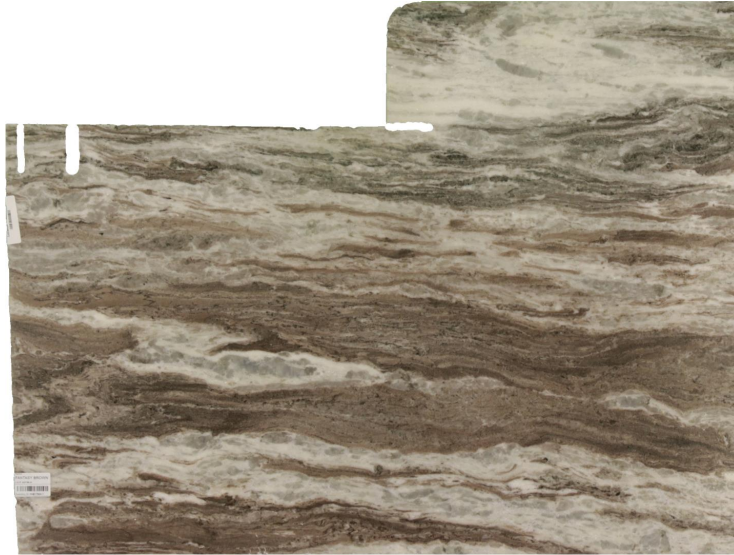

Fantasy Brown

Slab Details

Material	Granite
Usable Area	15.4 ft ²
Width	61.54"
Height	46.23"
Thickness	3 cm
Inventory ID	23176

KB Surfaces

Phone: 401.727.6792 Address: 20 Providence Pike North Smithfield, RI 02896