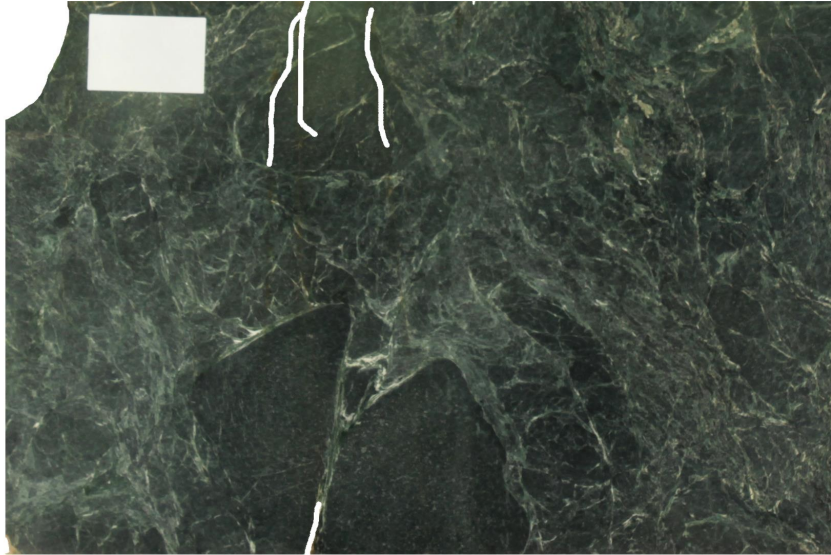

Green Soapstone

Slab Details

Material	Granite
Size	60" x 27" 10.1ft ²
Thickness	3 cm
Inventory ID	10058

KB Surfaces

Phone: 401.727.6792 Address: 20 Providence Pike North Smithfield, RI 02896

www.kbsurfaces.com