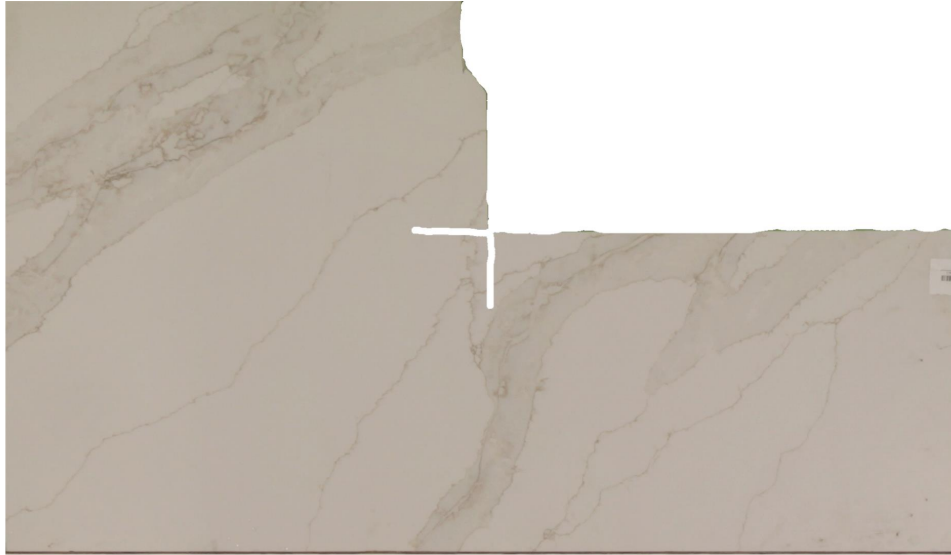

Sono Reale

Slab Details

Material	Pental Quartz
Size	53" x 31" 7.6ft ²
Thickness	3 cm
Inventory ID	27332

KB Surfaces

Phone: 401.727.6792 Address: 20 Providence Pike North Smithfield, RI 02896

www.kbsurfaces.com