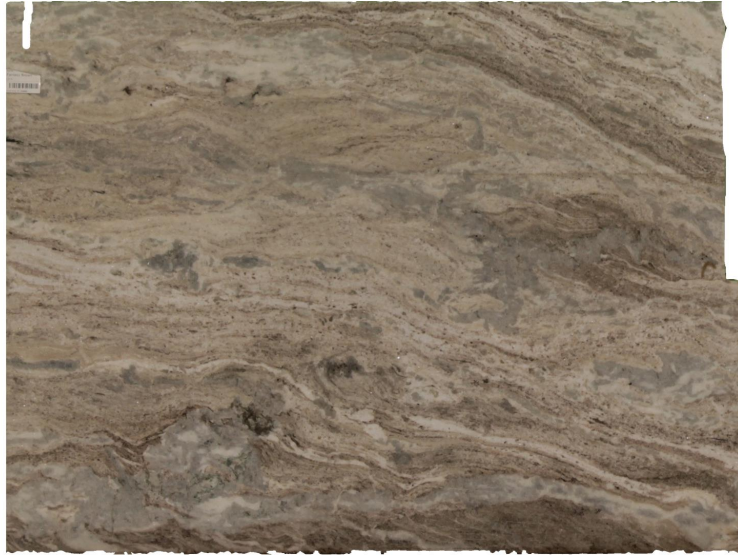

Fantasy Brown

Slab Details

Material	Granite
Usable Area	19.7 ft ²
Width	63.09"
Height	47.19"
Thickness	3 cm
Inventory ID	27759

KB Surfaces

Phone: 401.727.6792 Address: 20 Providence Pike North Smithfield, RI 02896