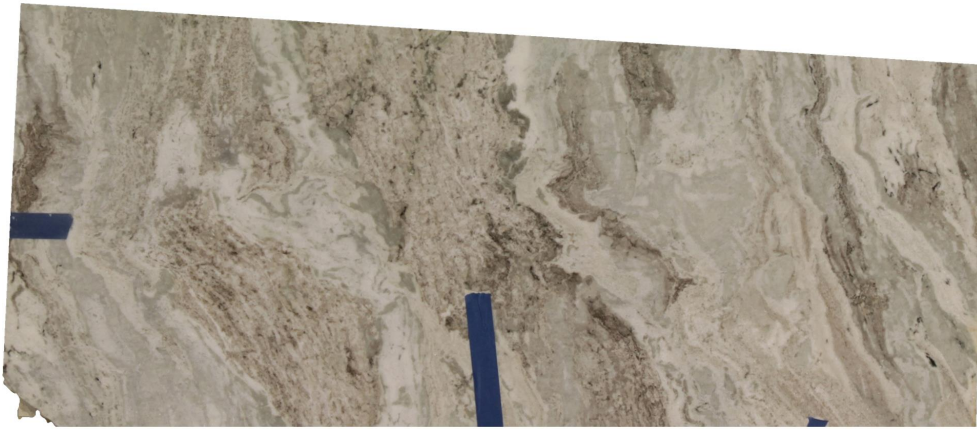

Fantasy Brown

Slab Details

Material	Granite
Usable Area	13.1 ft ²
Width	72.63"
Height	31.27"
Thickness	3 cm
Inventory ID	25822

KB Surfaces

Phone: 401.727.6792 Address: 20 Providence Pike North Smithfield, RI 02896