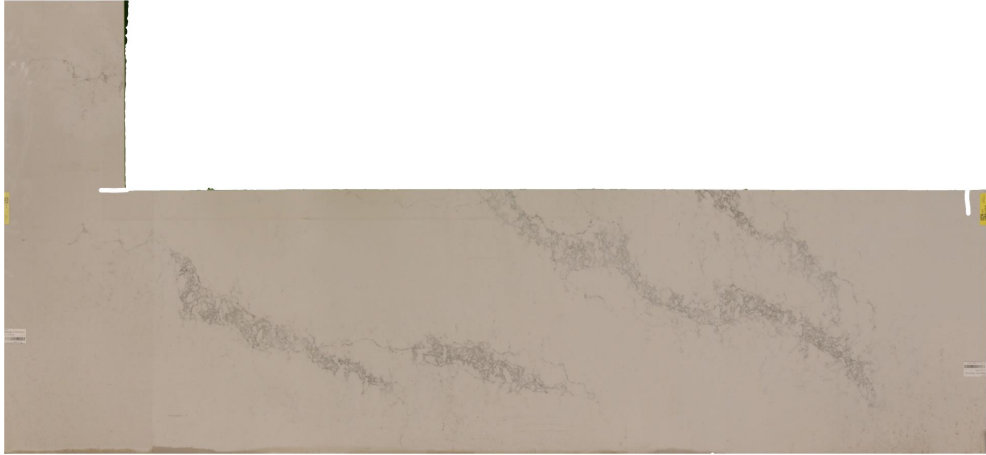

## Statuario Maximus

### Slab Details

---

|              |                                |
|--------------|--------------------------------|
| Material     | Caesarstone                    |
| Size         | 127" x 60" 32.7ft <sup>2</sup> |
| Thickness    | 2 cm                           |
| Inventory ID | 28376                          |