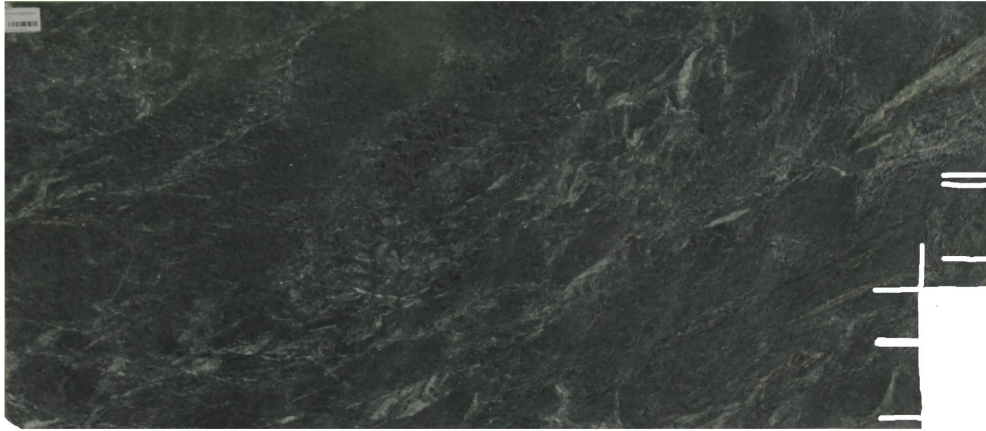

## Green Soapstone

### Slab Details

---

Material	Soapstone
Size	81" x 36" 18.5ft <sup>2</sup>
Thickness	3 cm
Inventory ID	20308