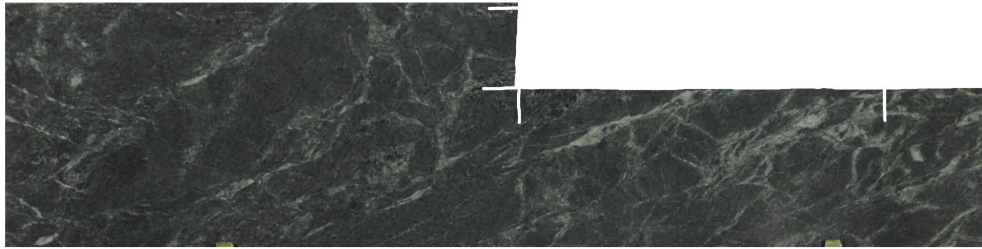

## Green Soapstone

### Slab Details

---

Material	Soapstone
Size	56" x 28" 11ft <sup>2</sup>
Thickness	3 cm
Inventory ID	20390