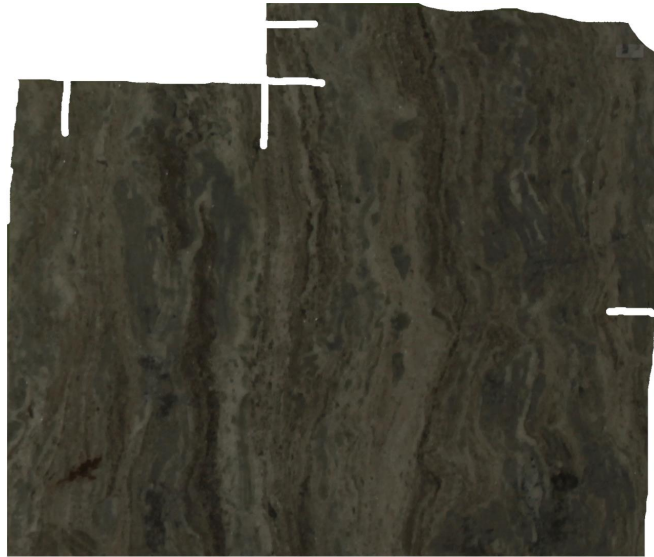

Fantasy Brown

Slab Details

Material	Granite
Usable Area	0 ft ²
Width	47.06"
Height	39.84"
Thickness	3 cm
Inventory ID	11146

KB Surfaces

Phone: 401.727.6792 Address: 20 Providence Pike North Smithfield, RI 02896