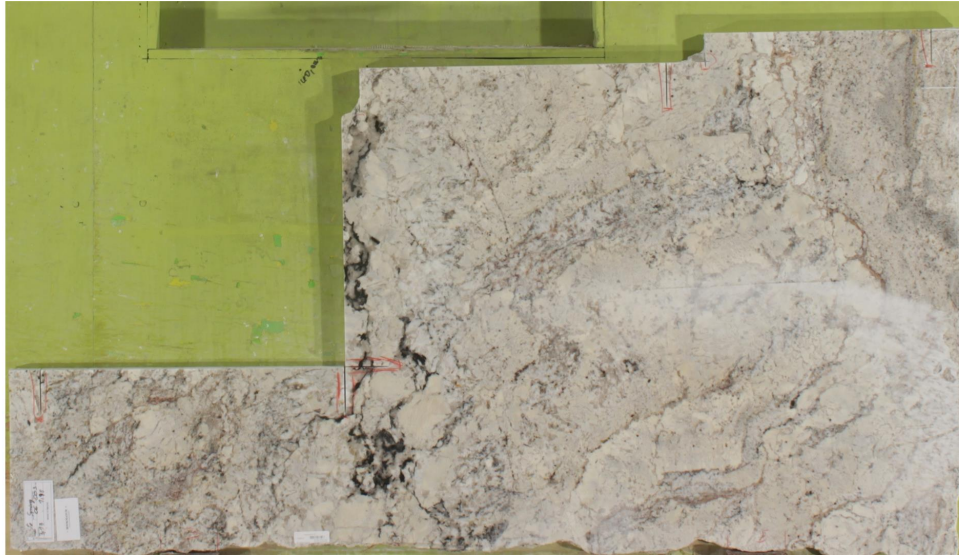

## White Spring Satin 3CM

### Slab Details

---

Material	Granite
Size	81" x 47" 26.1ft <sup>2</sup>
Thickness	
Inventory ID	G010321NAF02

**KAT Fabricators**

Phone: 214-327-5975 Address: 3424 Dilido Road Dallas, TX 75228

---

[katfabricators.com](http://katfabricators.com)