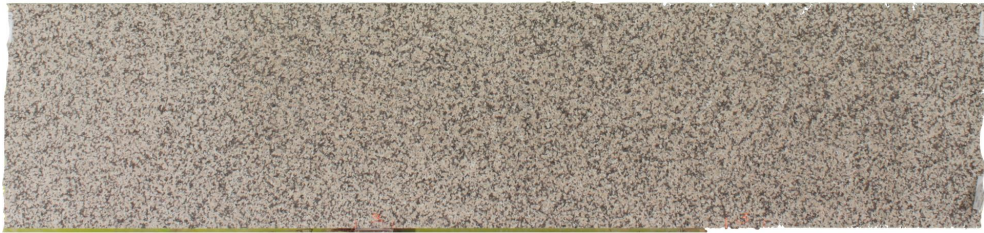

**KAT**FABRICATORS

Crema Caramel (DISC)

### Slab Details

---

Material	Granite
Usable Area	19.3 ft <sup>2</sup>
Width	126.99"
Height	29.85"
Thickness	
Inventory ID	E019204GGD06-R

**KAT Fabricators**

Phone: 214-327-5975 Address: 3424 Dilido Road Dallas, TX 75228