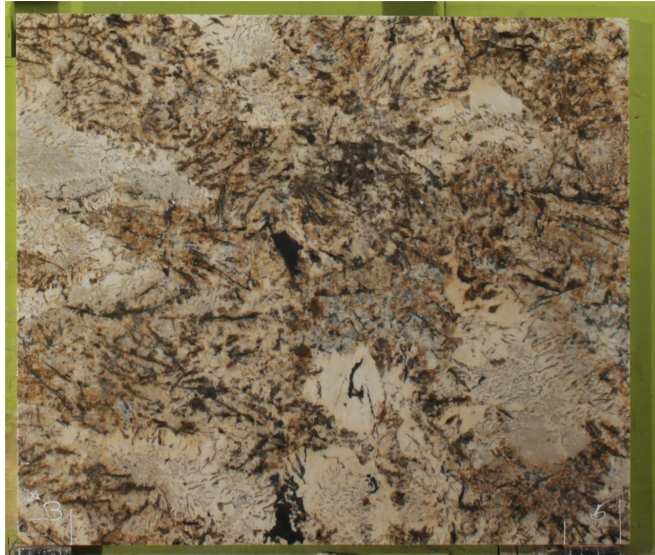

KATFABRICATORS

Delicatus Gold

Slab Details

Material	Granite
Usable Area	19.1 ft ²
Width	57.55"
Height	48.31"
Thickness	
Inventory ID	KDG1180-R

KAT Fabricators

Phone: 214-327-5975 Address: 3424 Dilido Road Dallas, TX 75228