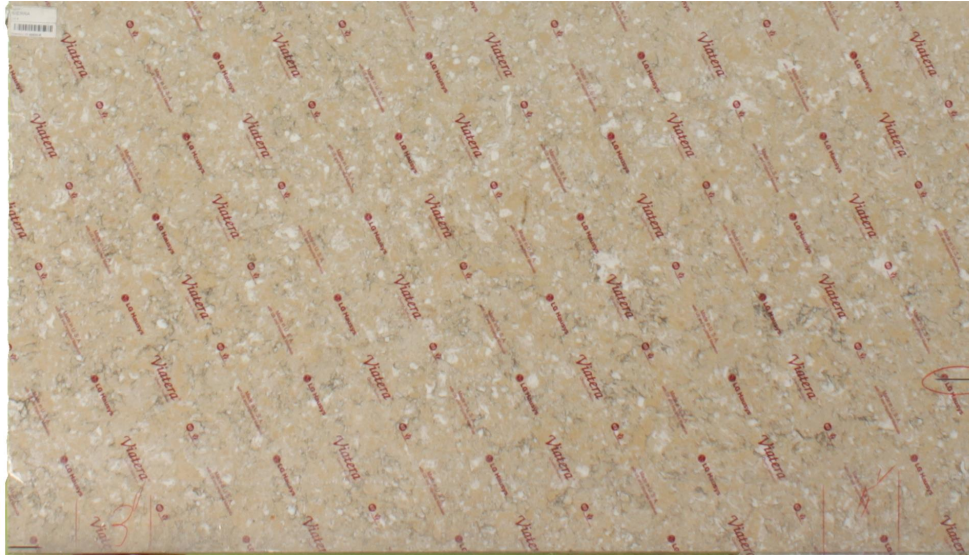

KATFABRICATORS

Talus/Sierra 2CM 55x120

Slab Details

Material	Quartz
Size	62" x 35" 14.9ft ²
Thickness	
Inventory ID	62830-R

KAT Fabricators

Phone: 214-327-5975 Address: 3424 Dilido Road Dallas, TX 75228

katfabricators.com