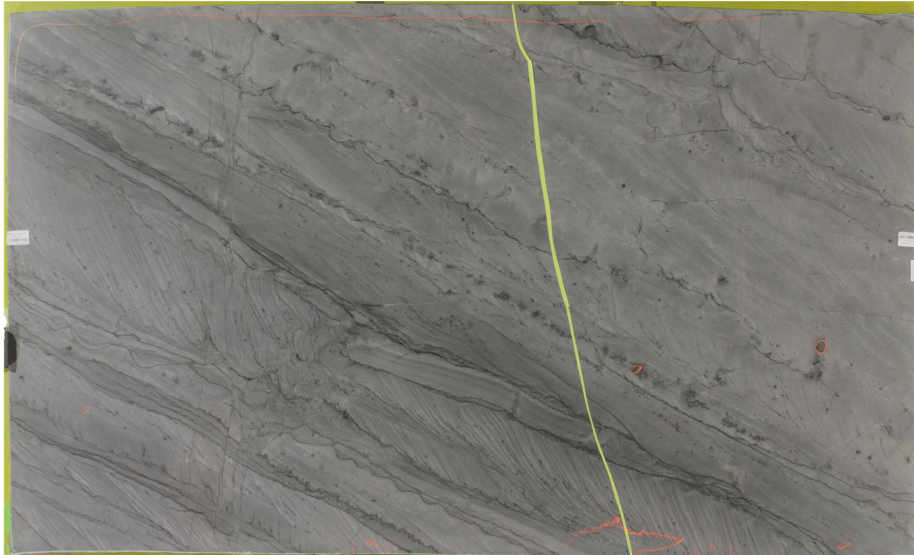

## Mercury Quartzite

### Slab Details

---

Material	Granite
Size	129" x 78" 68.7ft <sup>2</sup>
Thickness	
Inventory ID	E021270MBD22

**KAT Fabricators**

Phone: 214-327-5975 Address: 3424 Dilido Road Dallas, TX 75228

---

[katfabricators.com](http://katfabricators.com)