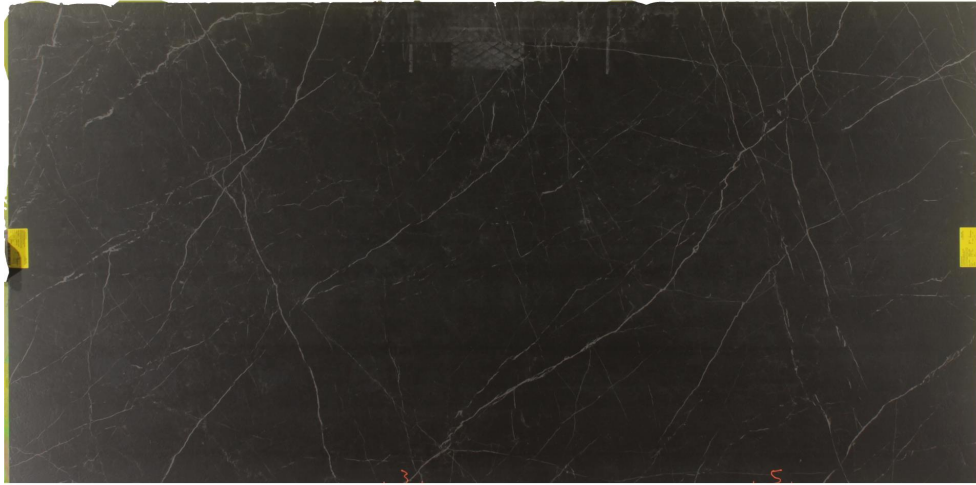

### Slab Details

---

Material	Caesarstone PORCELAIN
Size	128" x 63" 53.5ft <sup>2</sup>
Thickness	
Inventory ID	142283

**KAT Fabricators**

Phone: 214-327-5975 Address: 3424 Dilido Road Dallas, TX 75228

---