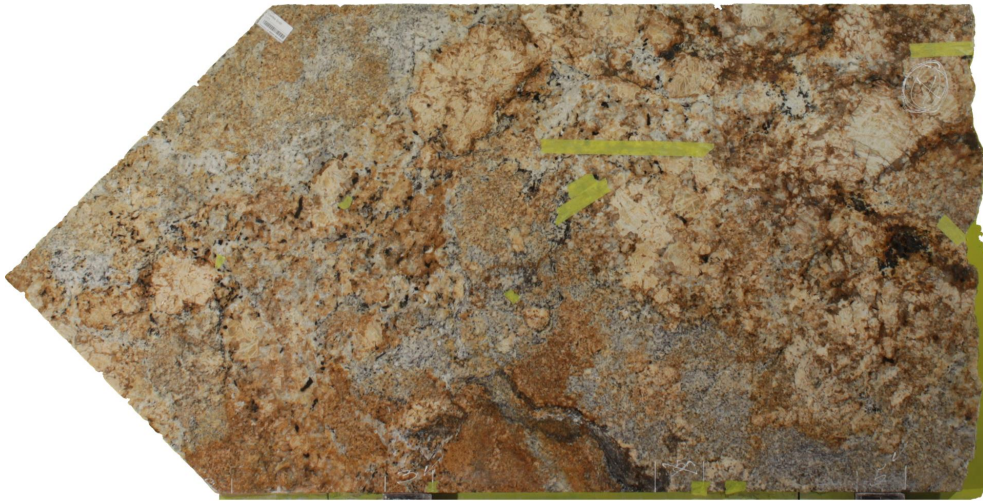

KATFABRICATORS

Geriba Gold

Slab Details

Material	Granite
Size	100" x 50" 24.4ft ²
Thickness	
Inventory ID	N065014NAA05-R-R

KAT Fabricators

Phone: 214-327-5975 Address: 3424 Dilido Road Dallas, TX 75228

katfabricators.com