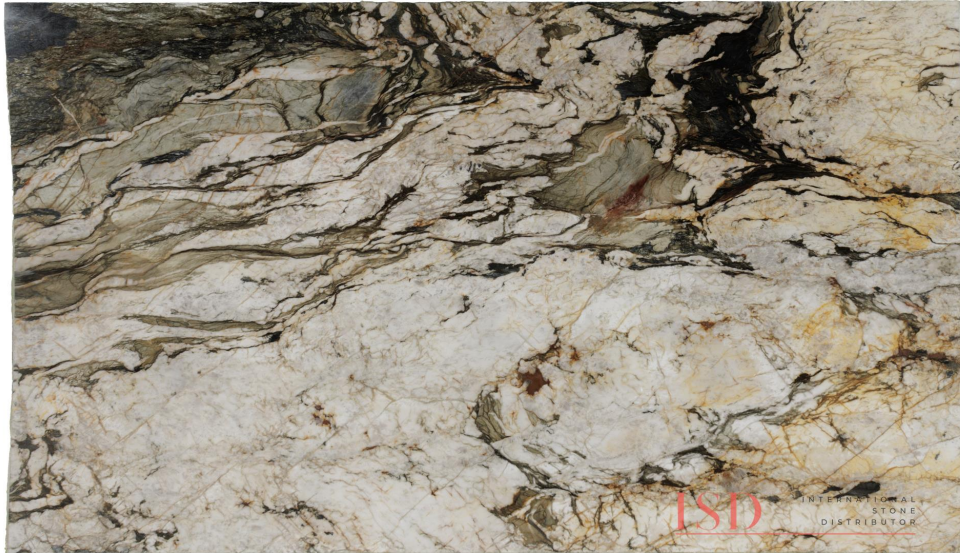

Tempest Crystal

Slab Details

Material	Quartzite
Size	125" x 72" 62.5ft ²
Thickness	3 cm
Inventory ID	149

International Stone Distributor

Phone: 828.676.2271 Address: 155 Bradley Branch Rd Arden, NC 28704

isdistributor.com