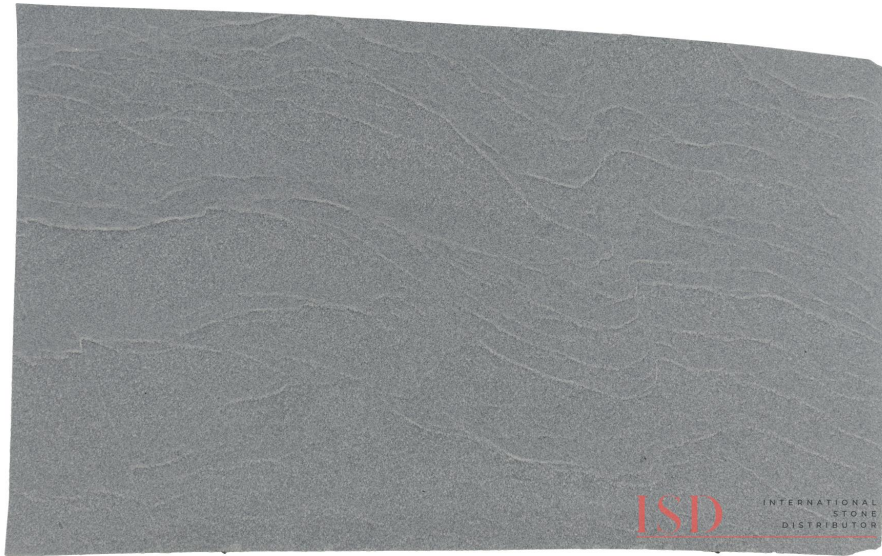

Silver Light

Slab Details

Material	Granite
Size	124" x 76" 63.5ft ²
Thickness	3 cm
Inventory ID	1181

International Stone Distributor

Phone: 828.676.2271 Address: 155 Bradley Branch Rd Arden, NC 28704

isdistributor.com