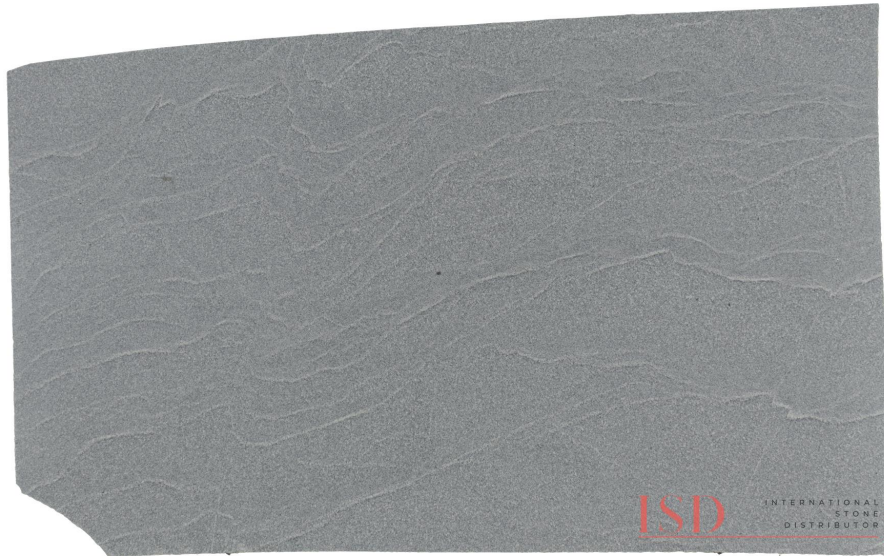

## Silver Light

### Slab Details

---

Material	Granite
Size	126" x 70" 60.7ft <sup>2</sup>
Thickness	3 cm
Inventory ID	1178