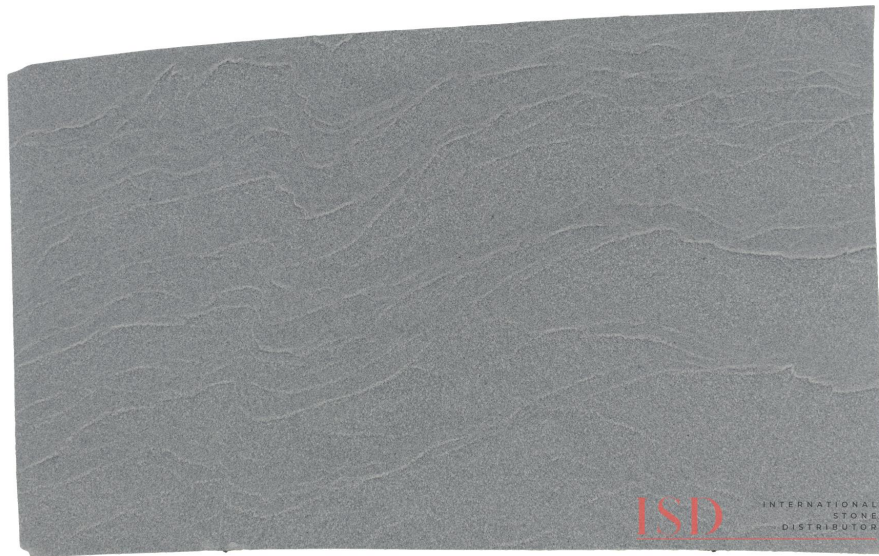

## Silver Light

### Slab Details

---

Material	Granite
Size	125" x 76" 63.8ft <sup>2</sup>
Thickness	3 cm
Inventory ID	1180