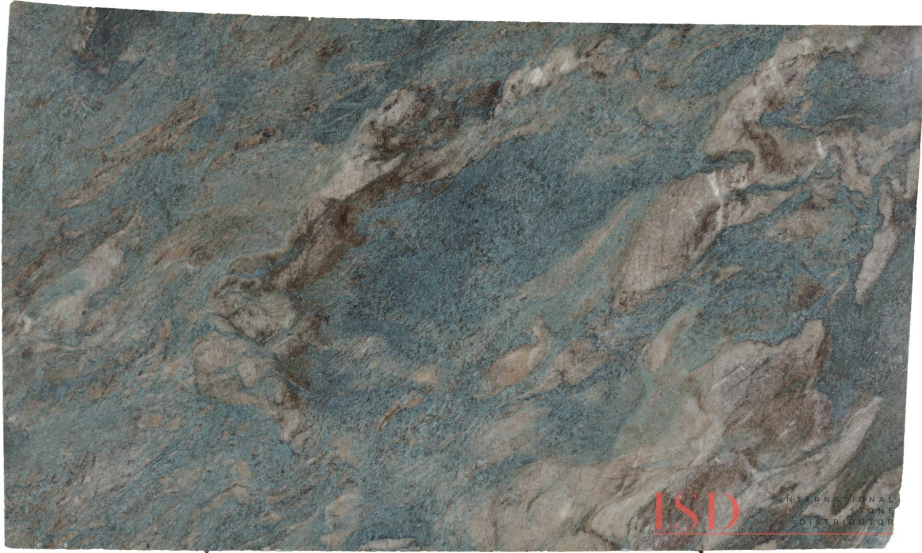

Azul Do More

Slab Details

Material	Granite
Size	130" x 76" 67.8ft ²
Thickness	3 cm
Inventory ID	1139

International Stone Distributor

Phone: 828.676.2271 Address: 155 Bradley Branch Rd Arden, NC 28704

isdistributor.com