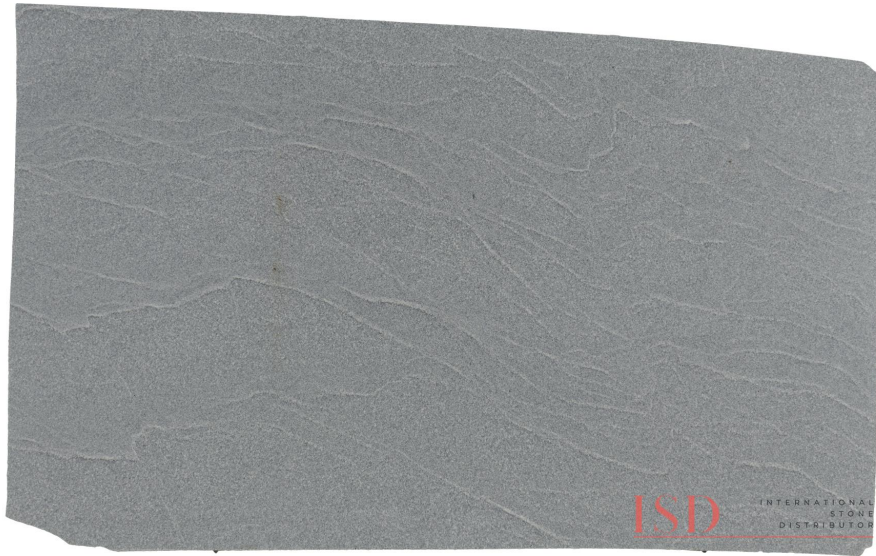

## Silver Light

### Slab Details

---

Material	Granite
Size	124" x 71" 61.1ft <sup>2</sup>
Thickness	3 cm
Inventory ID	1174