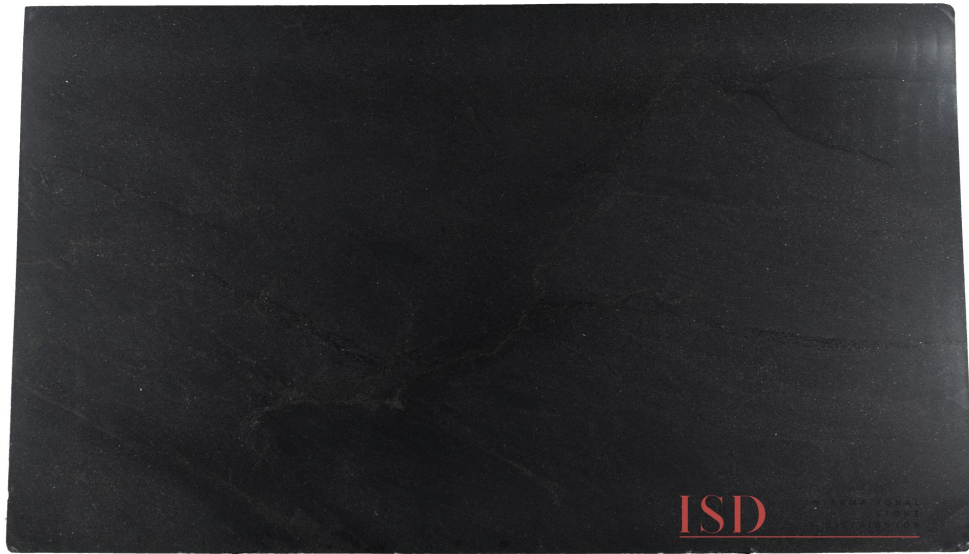

## Black Mistic

### Slab Details

---

Material	Granite
Size	131" x 76" 68.8ft <sup>2</sup>
Thickness	3 cm
Inventory ID	1170