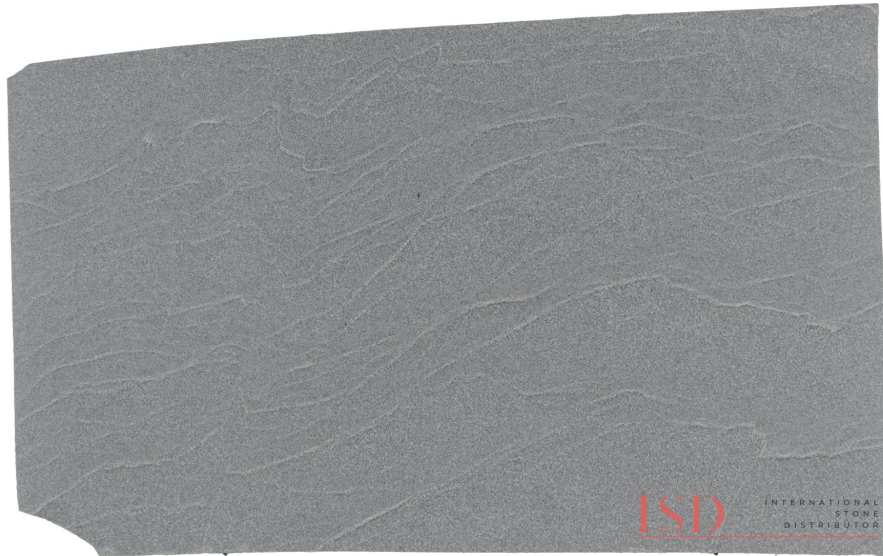

Silver Light

Slab Details

Material	Granite
Size	125" x 70" 60.5ft ²
Thickness	3 cm
Inventory ID	1176

International Stone Distributor

Phone: 828.676.2271 Address: 155 Bradley Branch Rd Arden, NC 28704

isdistributor.com