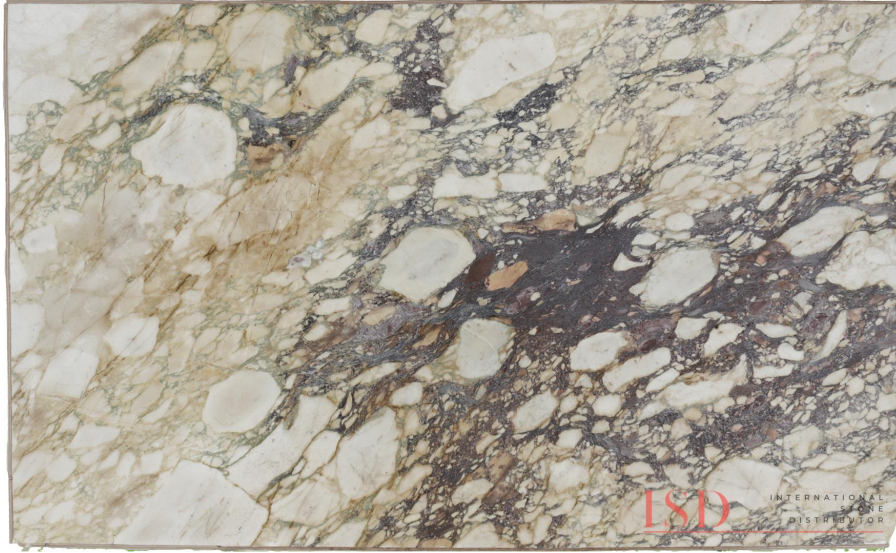

## Calacatta Monet

### Slab Details

---

|              |                                |
|--------------|--------------------------------|
| Material     | Marble                         |
| Size         | 129" x 79" 71.1ft <sup>2</sup> |
| Thickness    | 3 cm                           |
| Inventory ID | 1123                           |