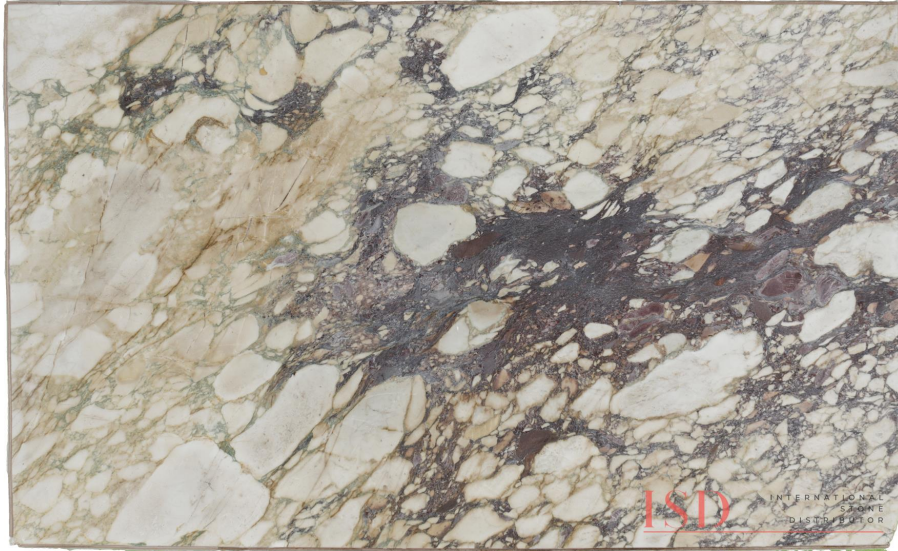

Calacatta Monet

Slab Details

Material	Marble
Size	130" x 79" 71.2ft ²
Thickness	3 cm
Inventory ID	1125

International Stone Distributor

Phone: 828.676.2271 Address: 155 Bradley Branch Rd Arden, NC 28704

isdistributor.com