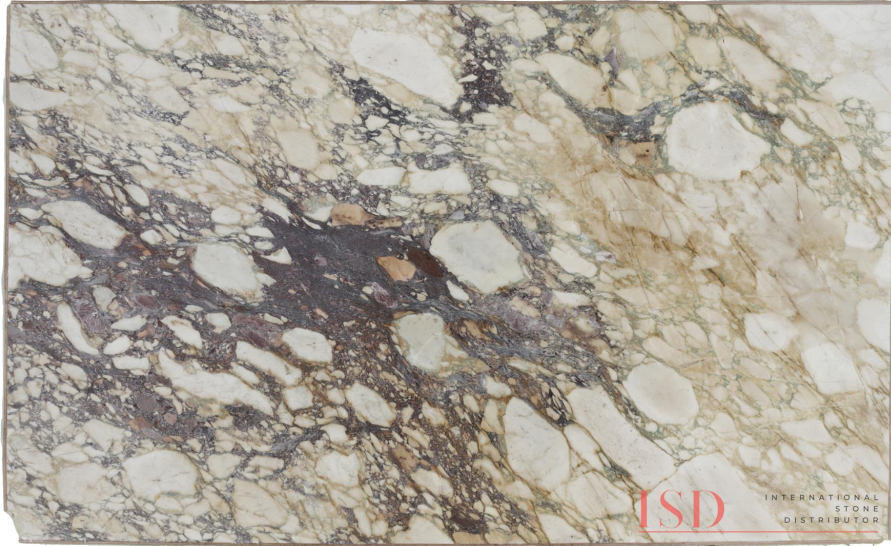

Calacatta Monet

Slab Details

Material	Marble
Size	129" x 79" 71.2ft ²
Thickness	3 cm
Inventory ID	1124

International Stone Distributor

Phone: 828.676.2271 Address: 155 Bradley Branch Rd Arden, NC 28704

isdistributor.com