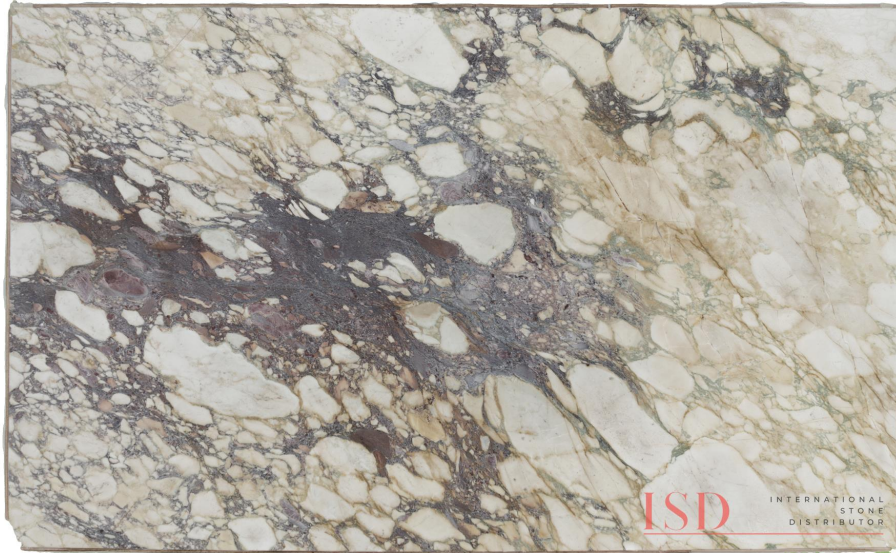

## Calacatta Monet

### Slab Details

---

Material	Marble
Size	130" x 79" 71.5ft <sup>2</sup>
Thickness	3 cm
Inventory ID	1126