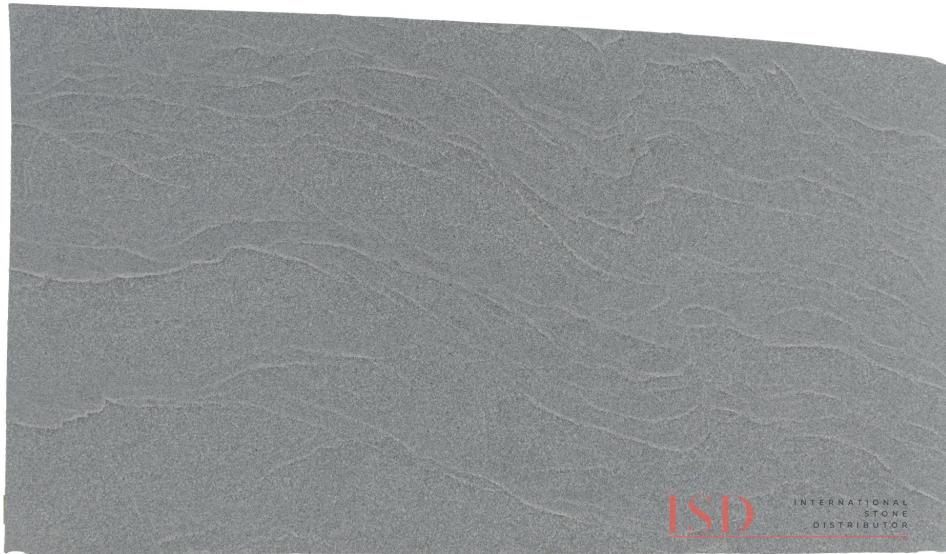

Silver Light

Slab Details

Material	Granite
Size	126" x 70" 59.9ft ²
Thickness	3 cm
Inventory ID	1179

International Stone Distributor

Phone: 828.676.2271 Address: 155 Bradley Branch Rd Arden, NC 28704

isdistributor.com