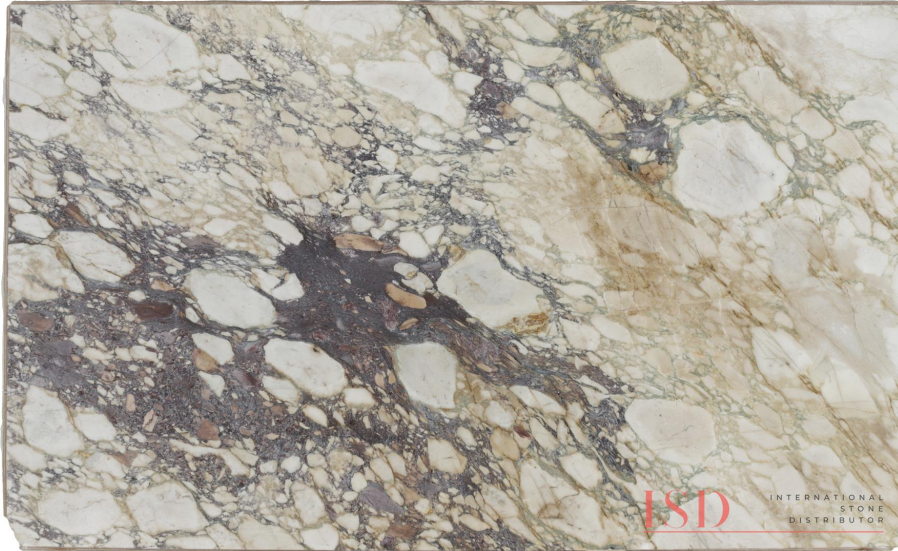

Calacatta Monet

Slab Details

Material	Marble
Size	129" x 79" 71ft ²
Thickness	3 cm
Inventory ID	1122

International Stone Distributor

Phone: 828.676.2271 Address: 155 Bradley Branch Rd Arden, NC 28704

isdistributor.com