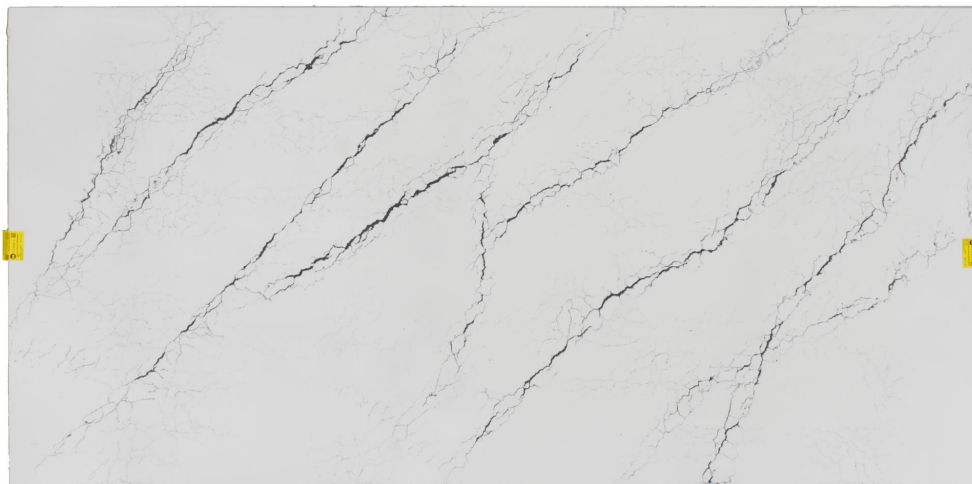

Cambria-Inverness Platinum Matte

Slab Details

Material	Quartz
Thickness:	3 cm
Usable Area:	59.2 sq.Ft.
Length:	133.7 in
Width:	65.62 in
Item ID:	164006
Rack:	779

Lakeside Surfaces

Phone: 843.689.6980 Address: 28 Hunter Rd. Hilton Head Island, SC 29926