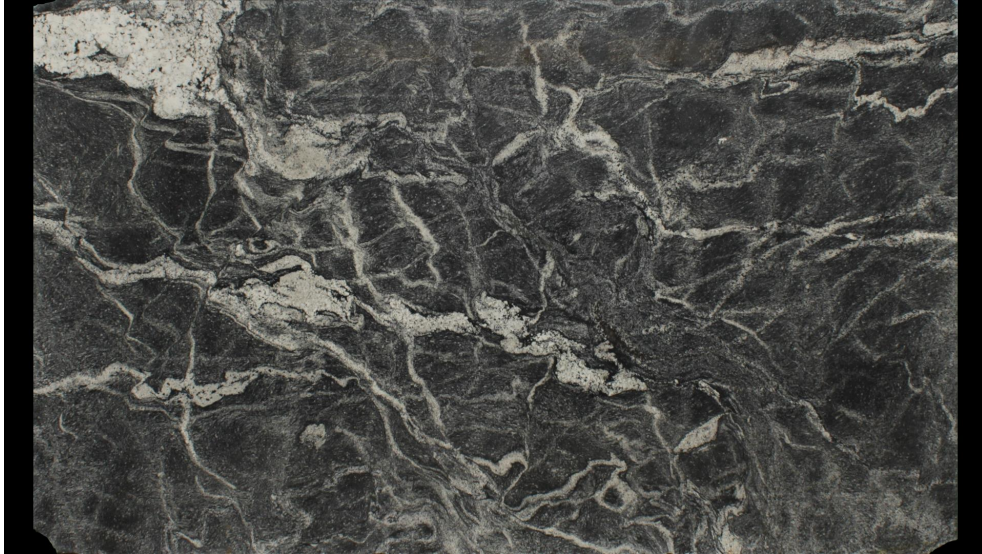

GraniteWorks

NOVA

Slab Details

Material	Granite
Size	123" x 73" 61.9ft ²
Thickness	3 cm
Inventory ID	590

Granite Works

Phone: (269) 553-0902 Address: 8701 Portage Industrial Drive Portage, MI 49024

graniteworksonline.com