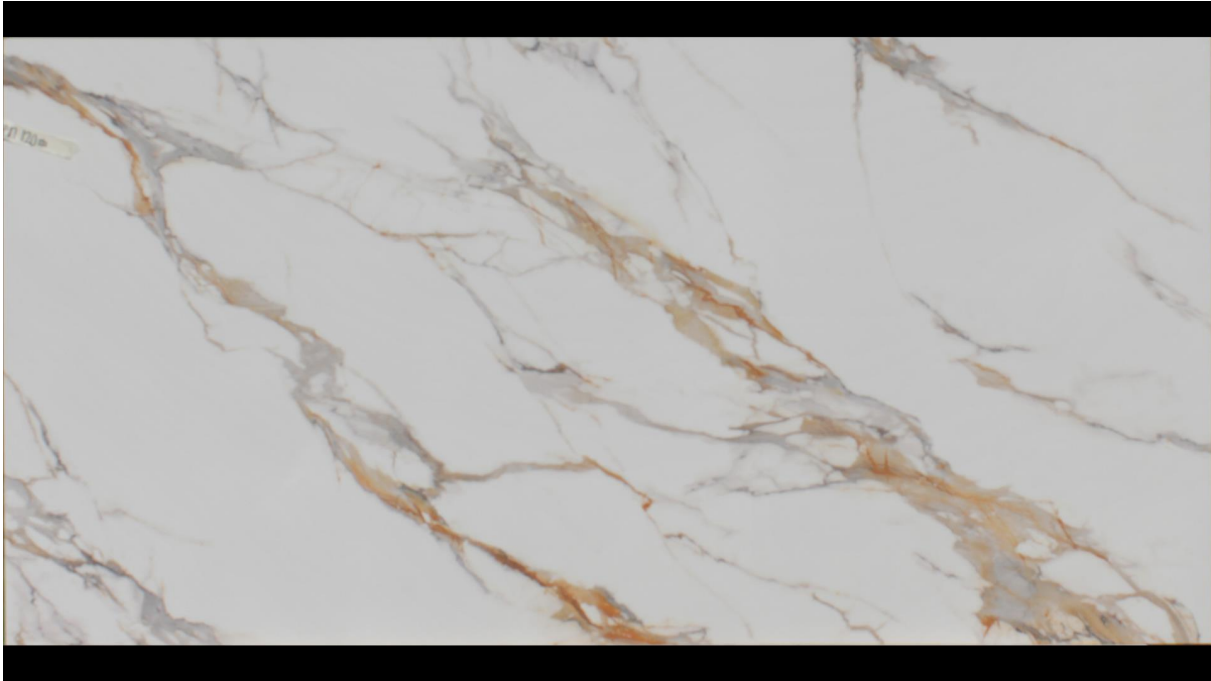

GraniteWorks

CALSON

Slab Details

Material	QUARTZ
Size	127" x 63" 55.8ft ²
Thickness	2 cm
Inventory ID	6397

Granite Works

Phone: (269) 553-0902 Address: 8701 Portage Industrial Drive Portage, MI 49024

graniteworksonline.com