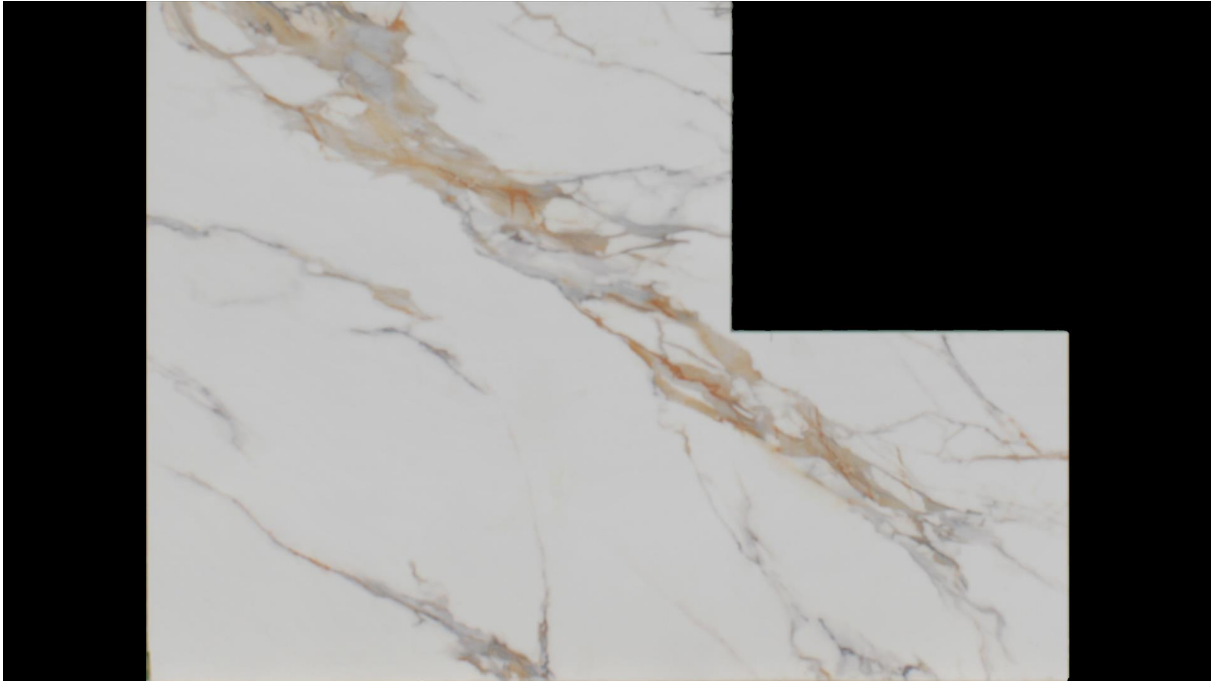

GraniteWorks

CALSON

Slab Details

Material	QUARTZ
Size	63" x 54" 23.9ft ²
Thickness	2 cm
Inventory ID	6400

Granite Works

Phone: (269) 553-0902 Address: 8701 Portage Industrial Drive Portage, MI 49024

graniteworksonline.com