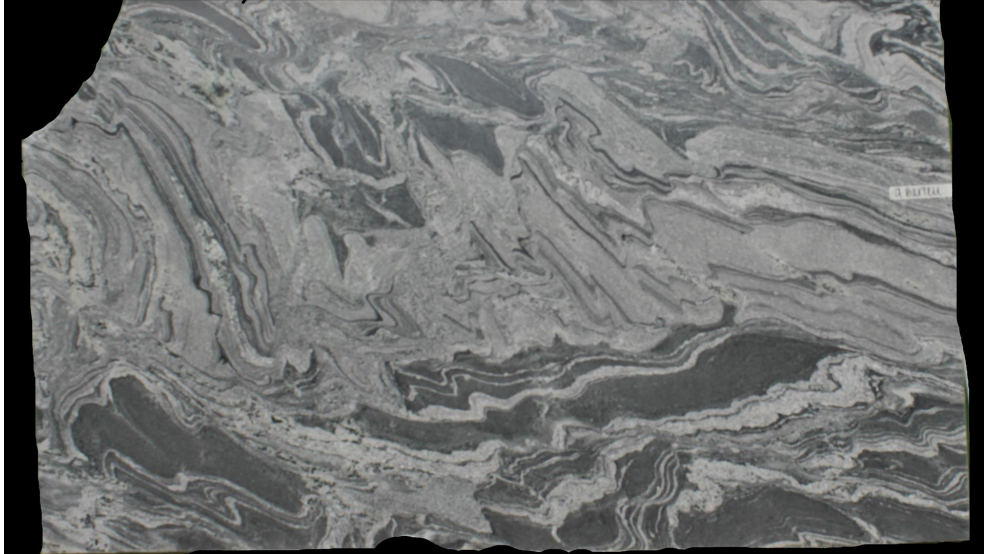

GraniteWorks

eclipse brushed

Slab Details

Material	Granite
Size	119" x 77" 63.4ft ²
Thickness	
Inventory ID	6405

Granite Works

Phone: (269) 553-0902 Address: 8701 Portage Industrial Drive Portage, MI 49024