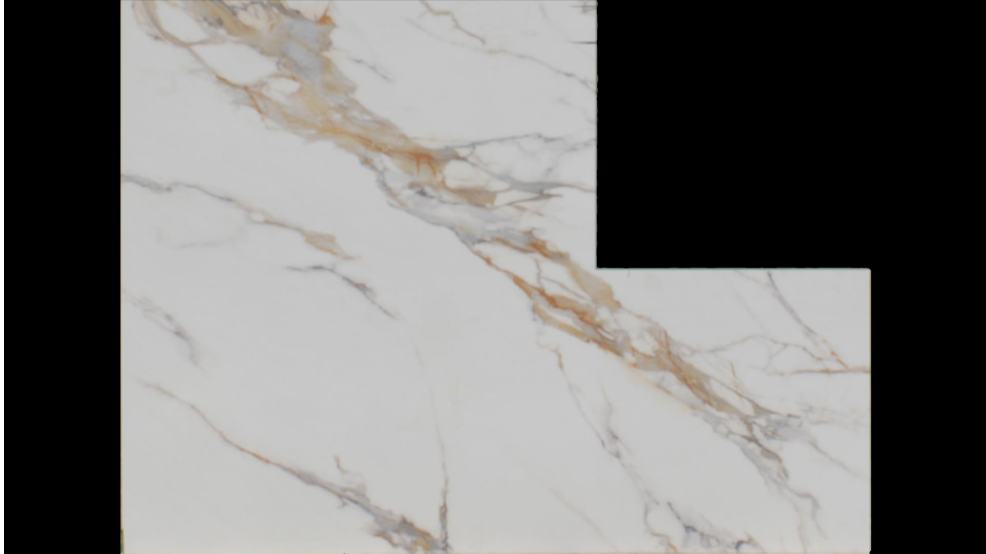

GraniteWorks

CALSON

Slab Details

Material	QUARTZ
Size	63" x 54" 23.9ft ²
Thickness	2 cm
Inventory ID	6400

Granite Works

Phone: (269) 553-0902 Address: 8701 Portage Industrial Drive Portage, MI 49024

graniteworksonline.com