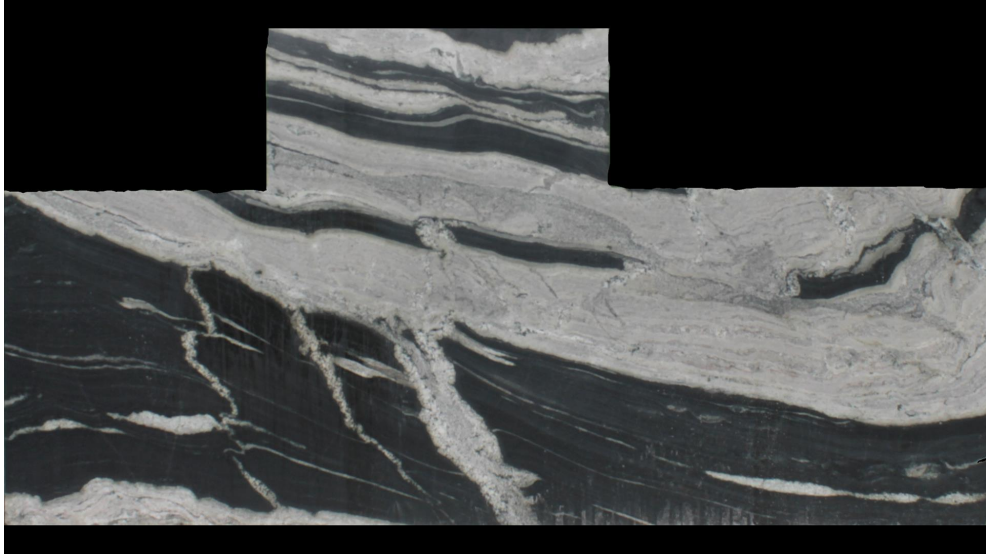

GraniteWorks

COPACABANA LEATHERED

Slab Details

Material	Granite
Size	132" x 45" 41.1ft ²
Thickness	
Inventory ID	6386

Granite Works

Phone: (269) 553-0902 Address: 8701 Portage Industrial Drive Portage, MI 49024