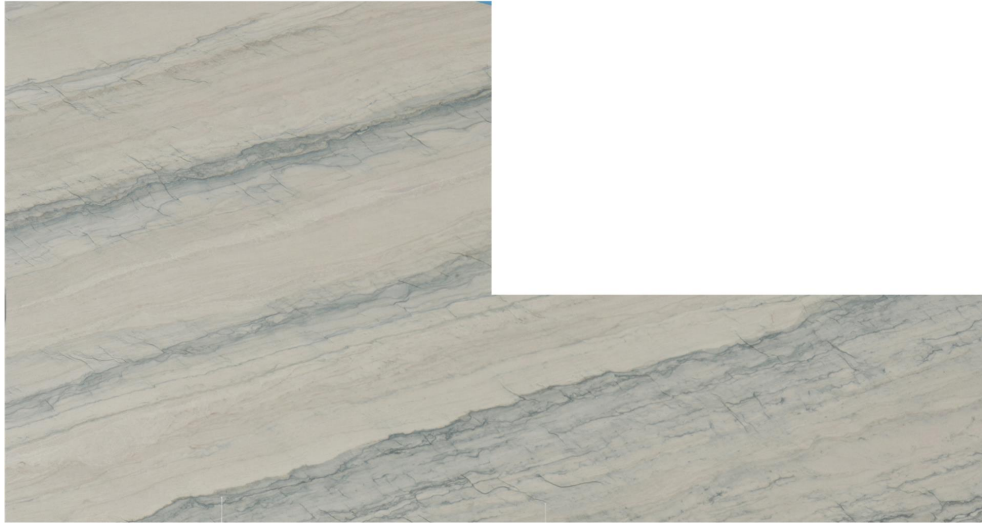

Blue Sky

Slab Details

Material	Quartzite
Thickness:	3CM
Usable Area:	45.1 sq.Ft.
Length:	30.35 in
Width:	130.93 in
Item ID:	133786-01
Rack:	ST-L09

Florida Custom Marble

Phone: Address: 4566 St. Augustine Road □ Jacksonville, FL 32207