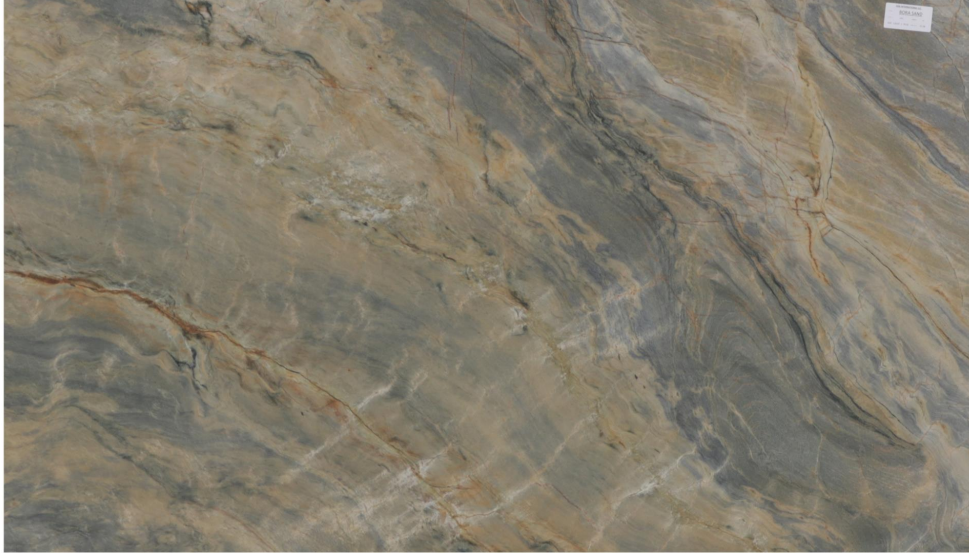

## Bora Sand Leather

### Slab Details

---

Material	Quartzite
Thickness:	3 cm
Usable Area:	25.5 sq.Ft.
Length:	81.77 in
Width:	46.62 in
Item ID:	36469-1-1-1
Rack:	B10