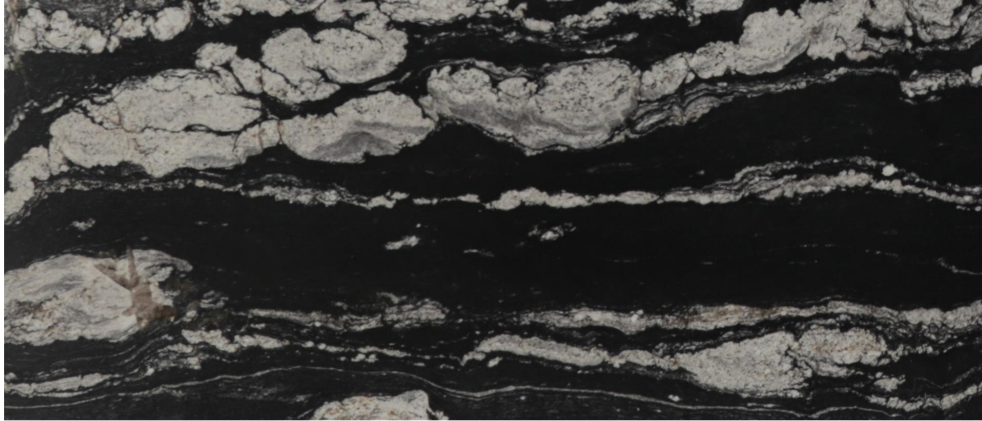

Supreme Black

Slab Details

Material	Granite
Thickness:	3 cm
Length:	66.96 in
Width:	28.63 in
Item ID:	38184-1-1-1
Rack:	R13

Down East Fabrication

Phone: (717) 790-6040 Address: 601 South 10th Street Allentown, PA 18103