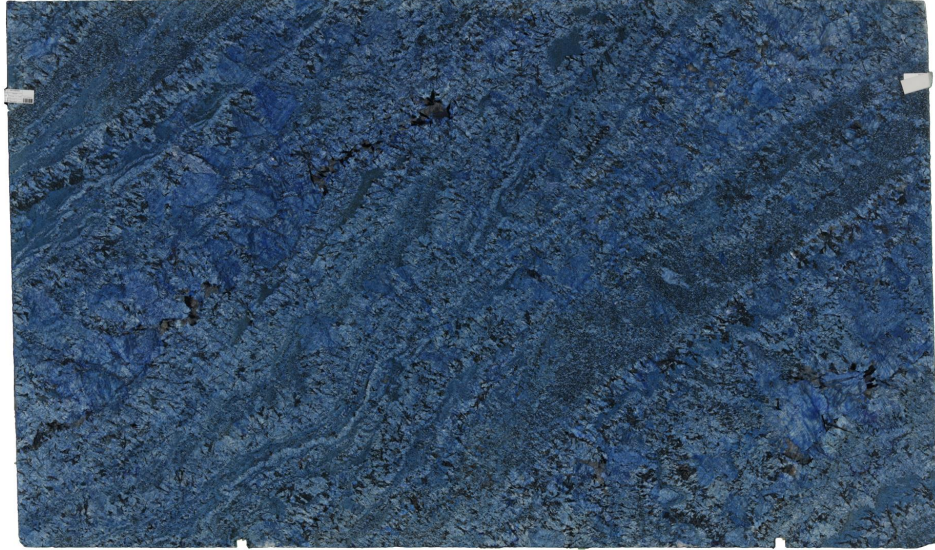

## Blue Mare

### Slab Details

---

|            |           |
|------------|-----------|
| Material   | Granite   |
| Thickness: | 3 cm      |
| Length:    | 135.94 in |
| Width:     | 80.2 in   |
| Item ID:   | 52820     |
| Rack:      | C25       |