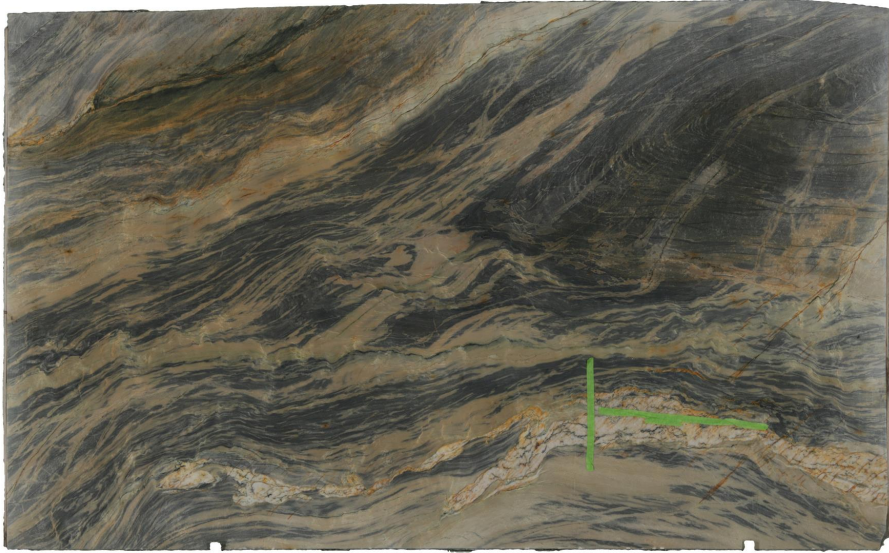

Bora Bora

Slab Details

Material	Quartzite
Thickness:	3 cm
Length:	130.32 in
Width:	80.85 in
Item ID:	52405
Rack:	W19

Down East Fabrication

Phone: (717) 790-6040 Address: 601 South 10th Street Allentown, PA 18103