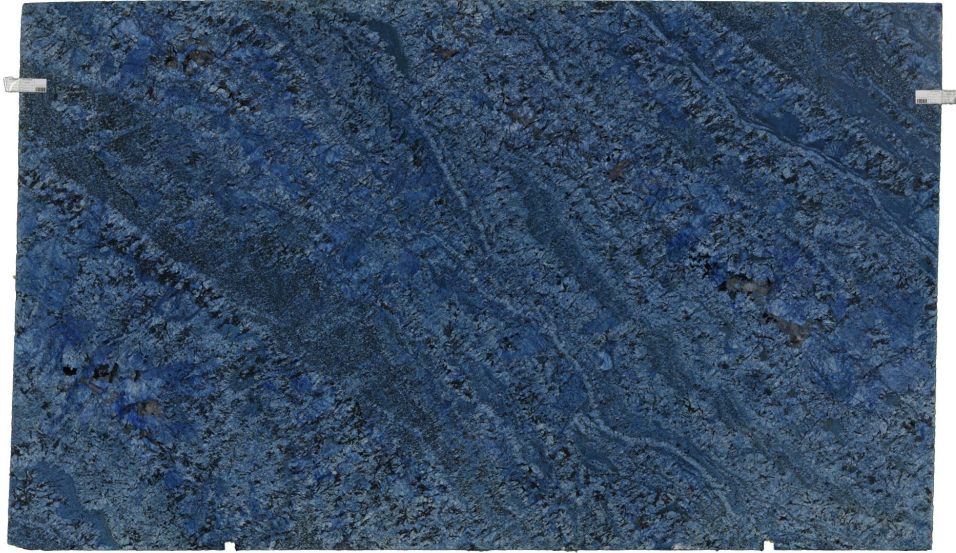

Blue Mare

Slab Details

Material	Granite
Thickness:	3 cm
Length:	138.83 in
Width:	80.09 in
Item ID:	52822
Rack:	W24

Down East Fabrication

Phone: (717) 790-6040 Address: 601 South 10th Street Allentown, PA 18103