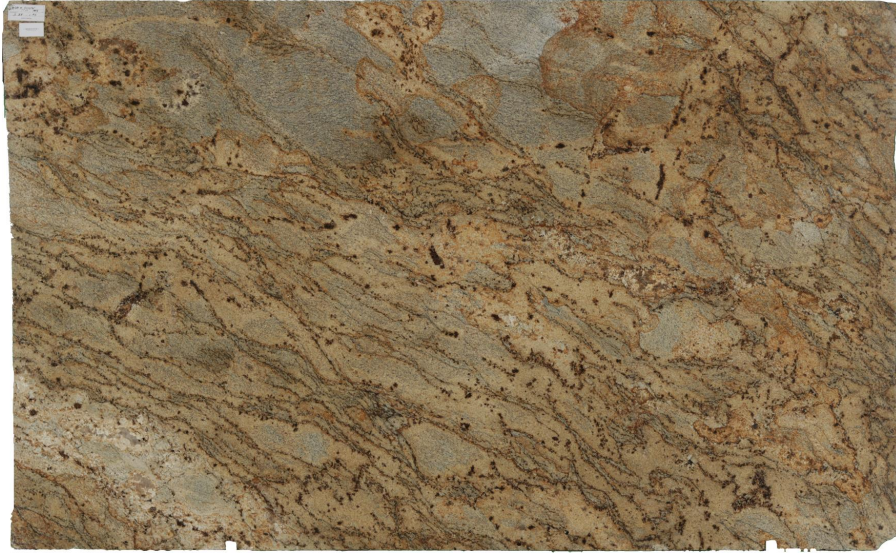

Golden Crystal

Slab Details

Material	Granite
Thickness:	3 cm
Length:	130.41 in
Width:	80.04 in
Item ID:	52322
Rack:	C48

Down East Fabrication

Phone: (717) 790-6040 Address: 601 South 10th Street Allentown, PA 18103