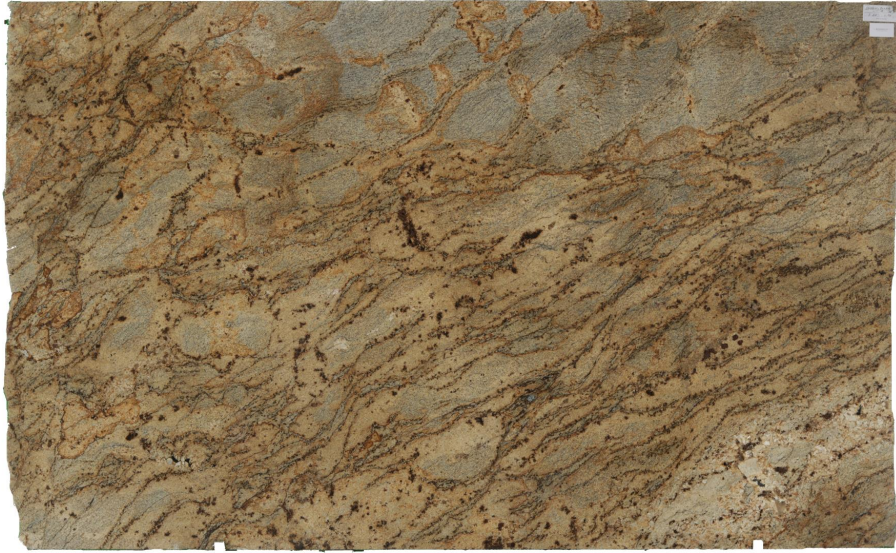

## Golden Crystal

### Slab Details

---

Material	Granite
Thickness:	3 cm
Length:	130.66 in
Width:	80.25 in
Item ID:	52319
Rack:	W6