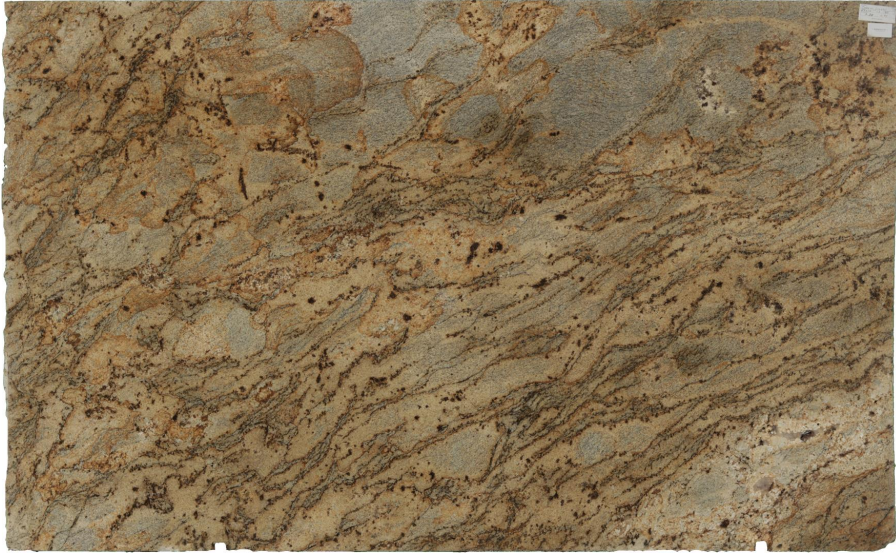

## Golden Crystal

### Slab Details

---

Material	Granite
Thickness:	3 cm
Length:	130.35 in
Width:	79.92 in
Item ID:	52321
Rack:	W6