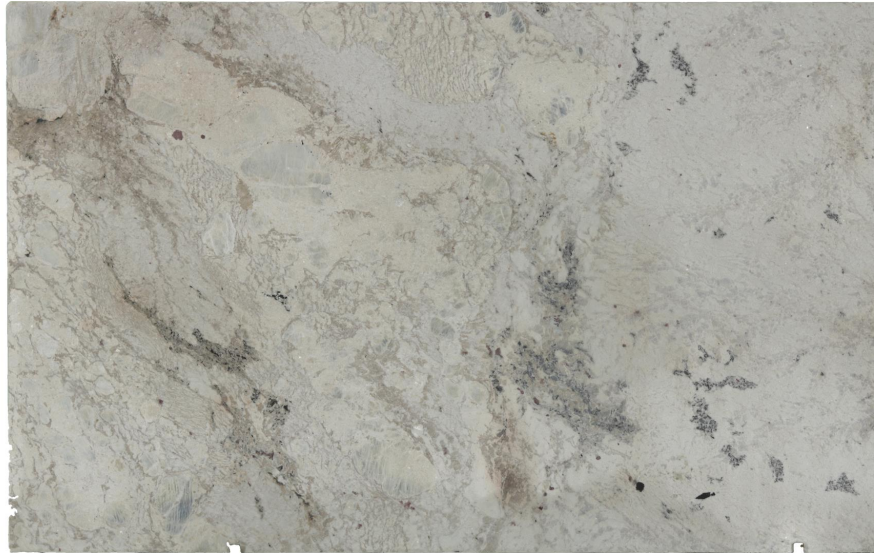

Mona Lisa Leather

Slab Details

Material	Granite
Thickness:	3 cm
Length:	121.32 in
Width:	76.6 in
Item ID:	107015
Rack:	W1

Down East Fabrication

Phone: (717) 790-6040 Address: 601 South 10th Street Allentown, PA 18103