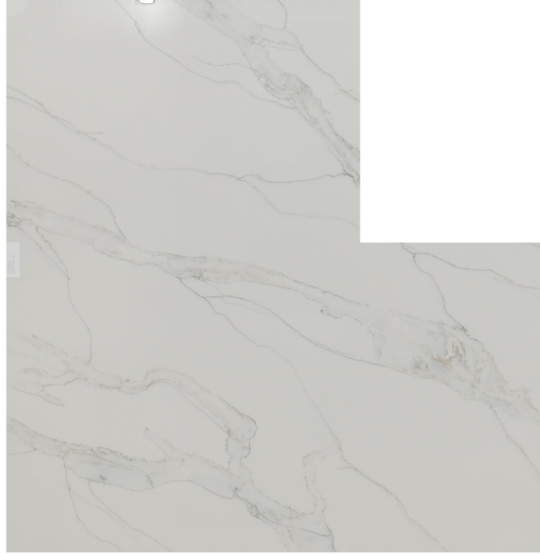

## Ice Crystal

### Slab Details

---

Material	LaVenta
Thickness:	3 CM
Length:	60.58 in
Width:	61.86 in
Item ID:	52726-1
Rack:	A35