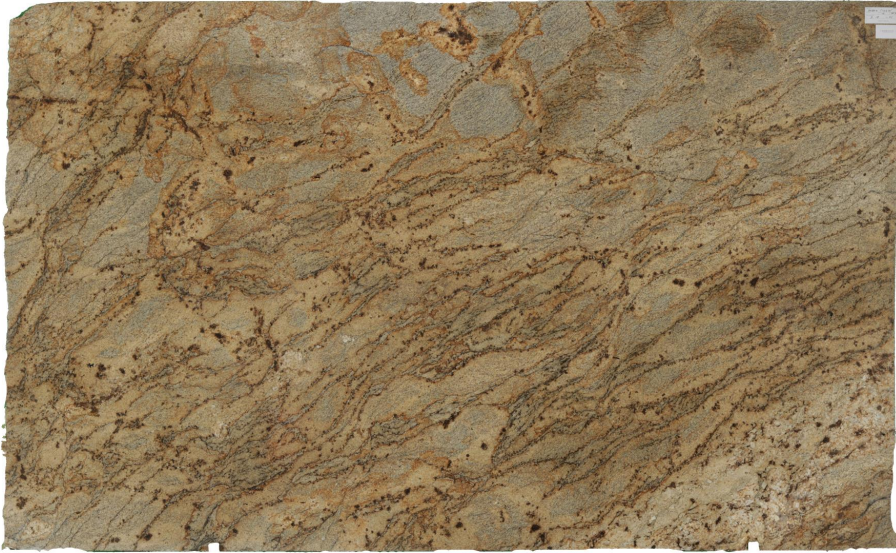

## Golden Crystal

### Slab Details

---

Material	Granite
Thickness:	3 cm
Length:	130.74 in
Width:	80.05 in
Item ID:	52317
Rack:	W6